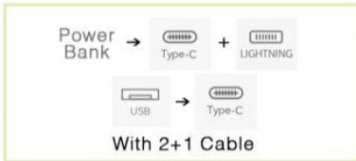

10000mAh

ART: **OK-0558**