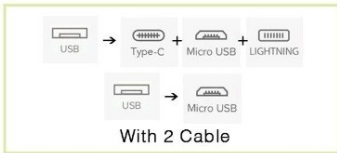

1.5A

Connessione

USB → Micro

ART: OK-0278

OKLINE

technological creation

POWER BANK

MS005161