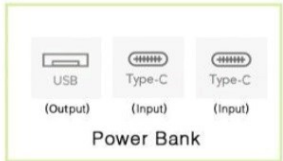

10000mAh

ART: **OK-0558**